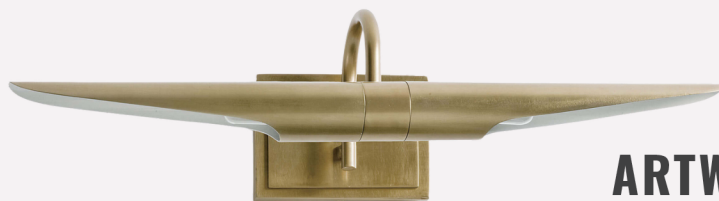

121 SOUND DRIVE

exterior SELECTIONS

ROOF

Black Metal Standing Seam

ACCENT SIDING

Natural Cedar Shake

SIDING

Hardie Board Horizontal Lap

interior SELECTIONS

LIGHTING OPTIONS

LIGHTED LED MIRRORS W/ DEFOGGER

**OPTIONAL UPGRADE:
TOE KICK TAPE LIGHTING
IN PRIMARY CLOSET**

**OPTIONAL UPGRADE:
WAC LIGHTING HOME SYSTEM**

CHANDELIER OPTIONS

**ARTWORK
HIGHLIGHTING**