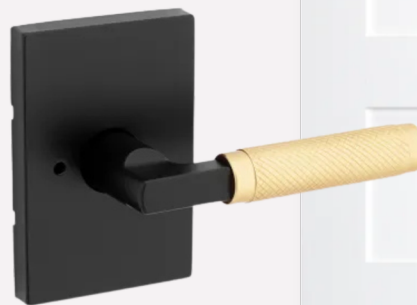

EXTERIOR LIGHTING

EXTERIOR RENDERING

OPTIONAL UPGRADE:
GLASS PANEL GARAGE DOORS

BLACK WINDOWS

BAHAMA SHUTTERS

121 SOUND DRIVE

interior SELECTIONS

**KITCHEN
ACCENT LIGHTING**

**SHIPLAP
ACCENTS**

FLOORS
(LVP in color of
buyer's choice)

**KITCHEN
CABINETS**

**ACCENT
CABINETS**

**LEVEL 4 QUARTZ
COUNTERTOPS**

INTERIOR DOORS

**INTERIOR DOOR
HARDWARE**

121 SOUND DRIVE

interior SELECTIONS

LIGHTING OPTIONS

LIGHTED LED MIRRORS W/ DEFOGGER

**OPTIONAL UPGRADE:
TOE KICK TAPE LIGHTING
IN PRIMARY CLOSET**

**OPTIONAL UPGRADE:
WAC LIGHTING HOME SYSTEM**

CHANDELIER OPTIONS

**ARTWORK
HIGHLIGHTING**